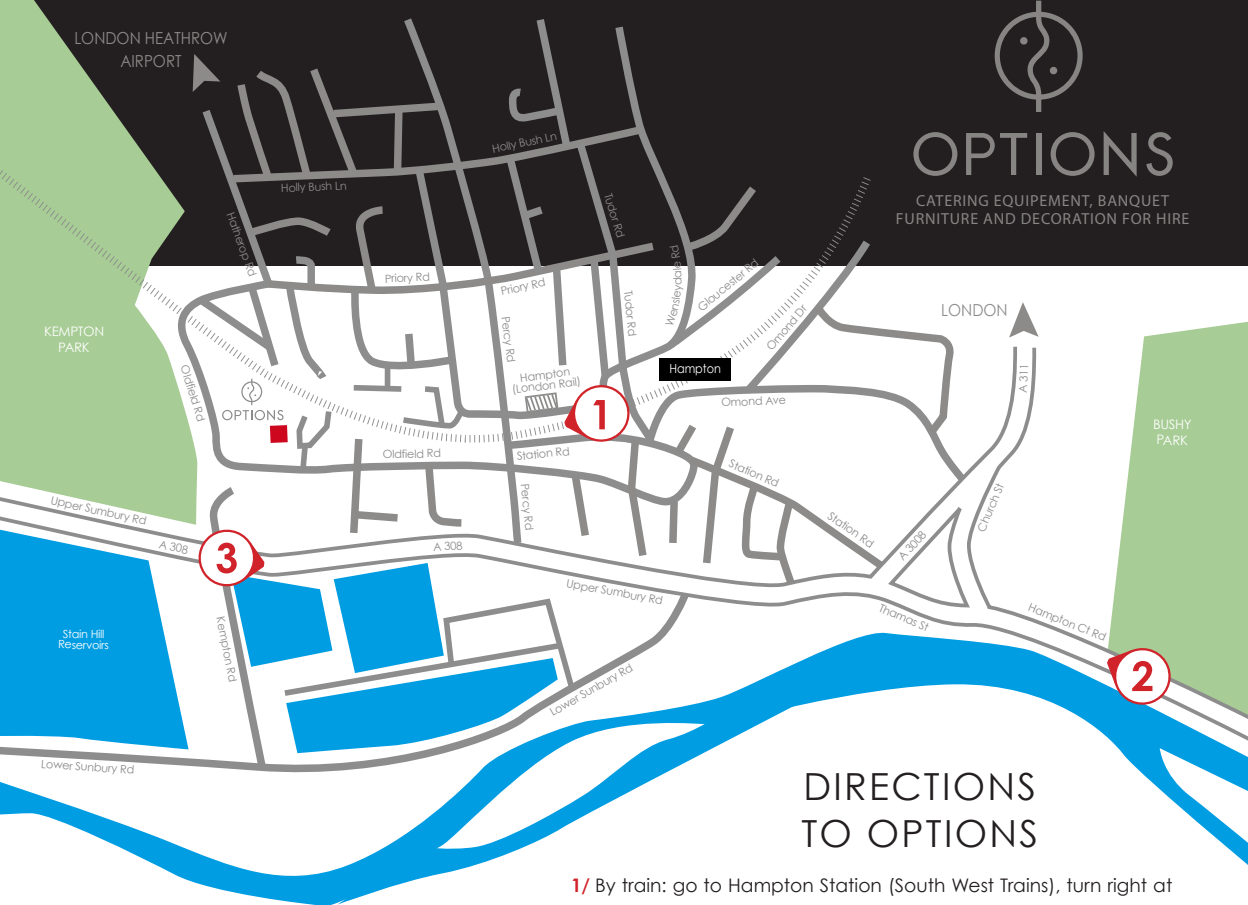

OPTIONS

CATERING EQUIPEMENT, BANQUET
FURNITURE AND DECORATION FOR HIRE

DIRECTIONS TO OPTIONS

OPTIONS

Unit 1 Kempton Gate Business Centre
Oldfield Road - Hampton
Middlesex - TW12 2AF
t: 0845 000 2244 - f: 0203 166 5051

1. **1/** By train: go to Hampton Station (South West Trains), turn right at the exit, then left on Percy road and first right on Oldfield road, walk 500 yards to Kempton Gate Business Centre - Unit 1
2. **2/** By car: if you come from South London on A3, pass through Kingston centre and follow Hampton Court Road, turn right at Percy road then left on Oldfield road
3. **3/** By car: If you arrive from M25 or M3, drive through Staines Road E, turn left on Percy road, then left on Oldfield road