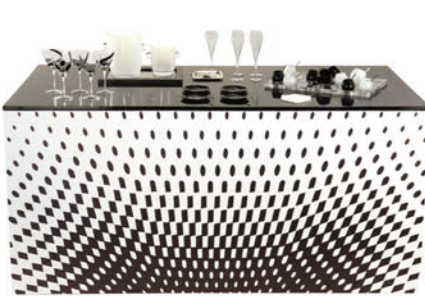

# OPTIONS

New products  
May, 2011

18065  
Boiling wallpaper folding buffet  
100 x 200 cm | 39 x 79 in

18067  
Buffet pliant papier peint Toutankhamon  
100 x 200 cm | 39 x 79 in

17991  
Zebra wallpaper folding buffet  
100 x 200 cm | 39 x 79 in

18015  
Zig-Zag height extension  
H 45 cm L 47 cm  
H 18 L 18 in

18012  
Zig-Zag height extension  
H 77 cm L 45 cm  
H 30 L 18 in

18014  
Zig-Zag height extension  
H 55 cm L 27 cm  
H 21 L 11 in

17972  
Magnetised buffet with aquarium decor